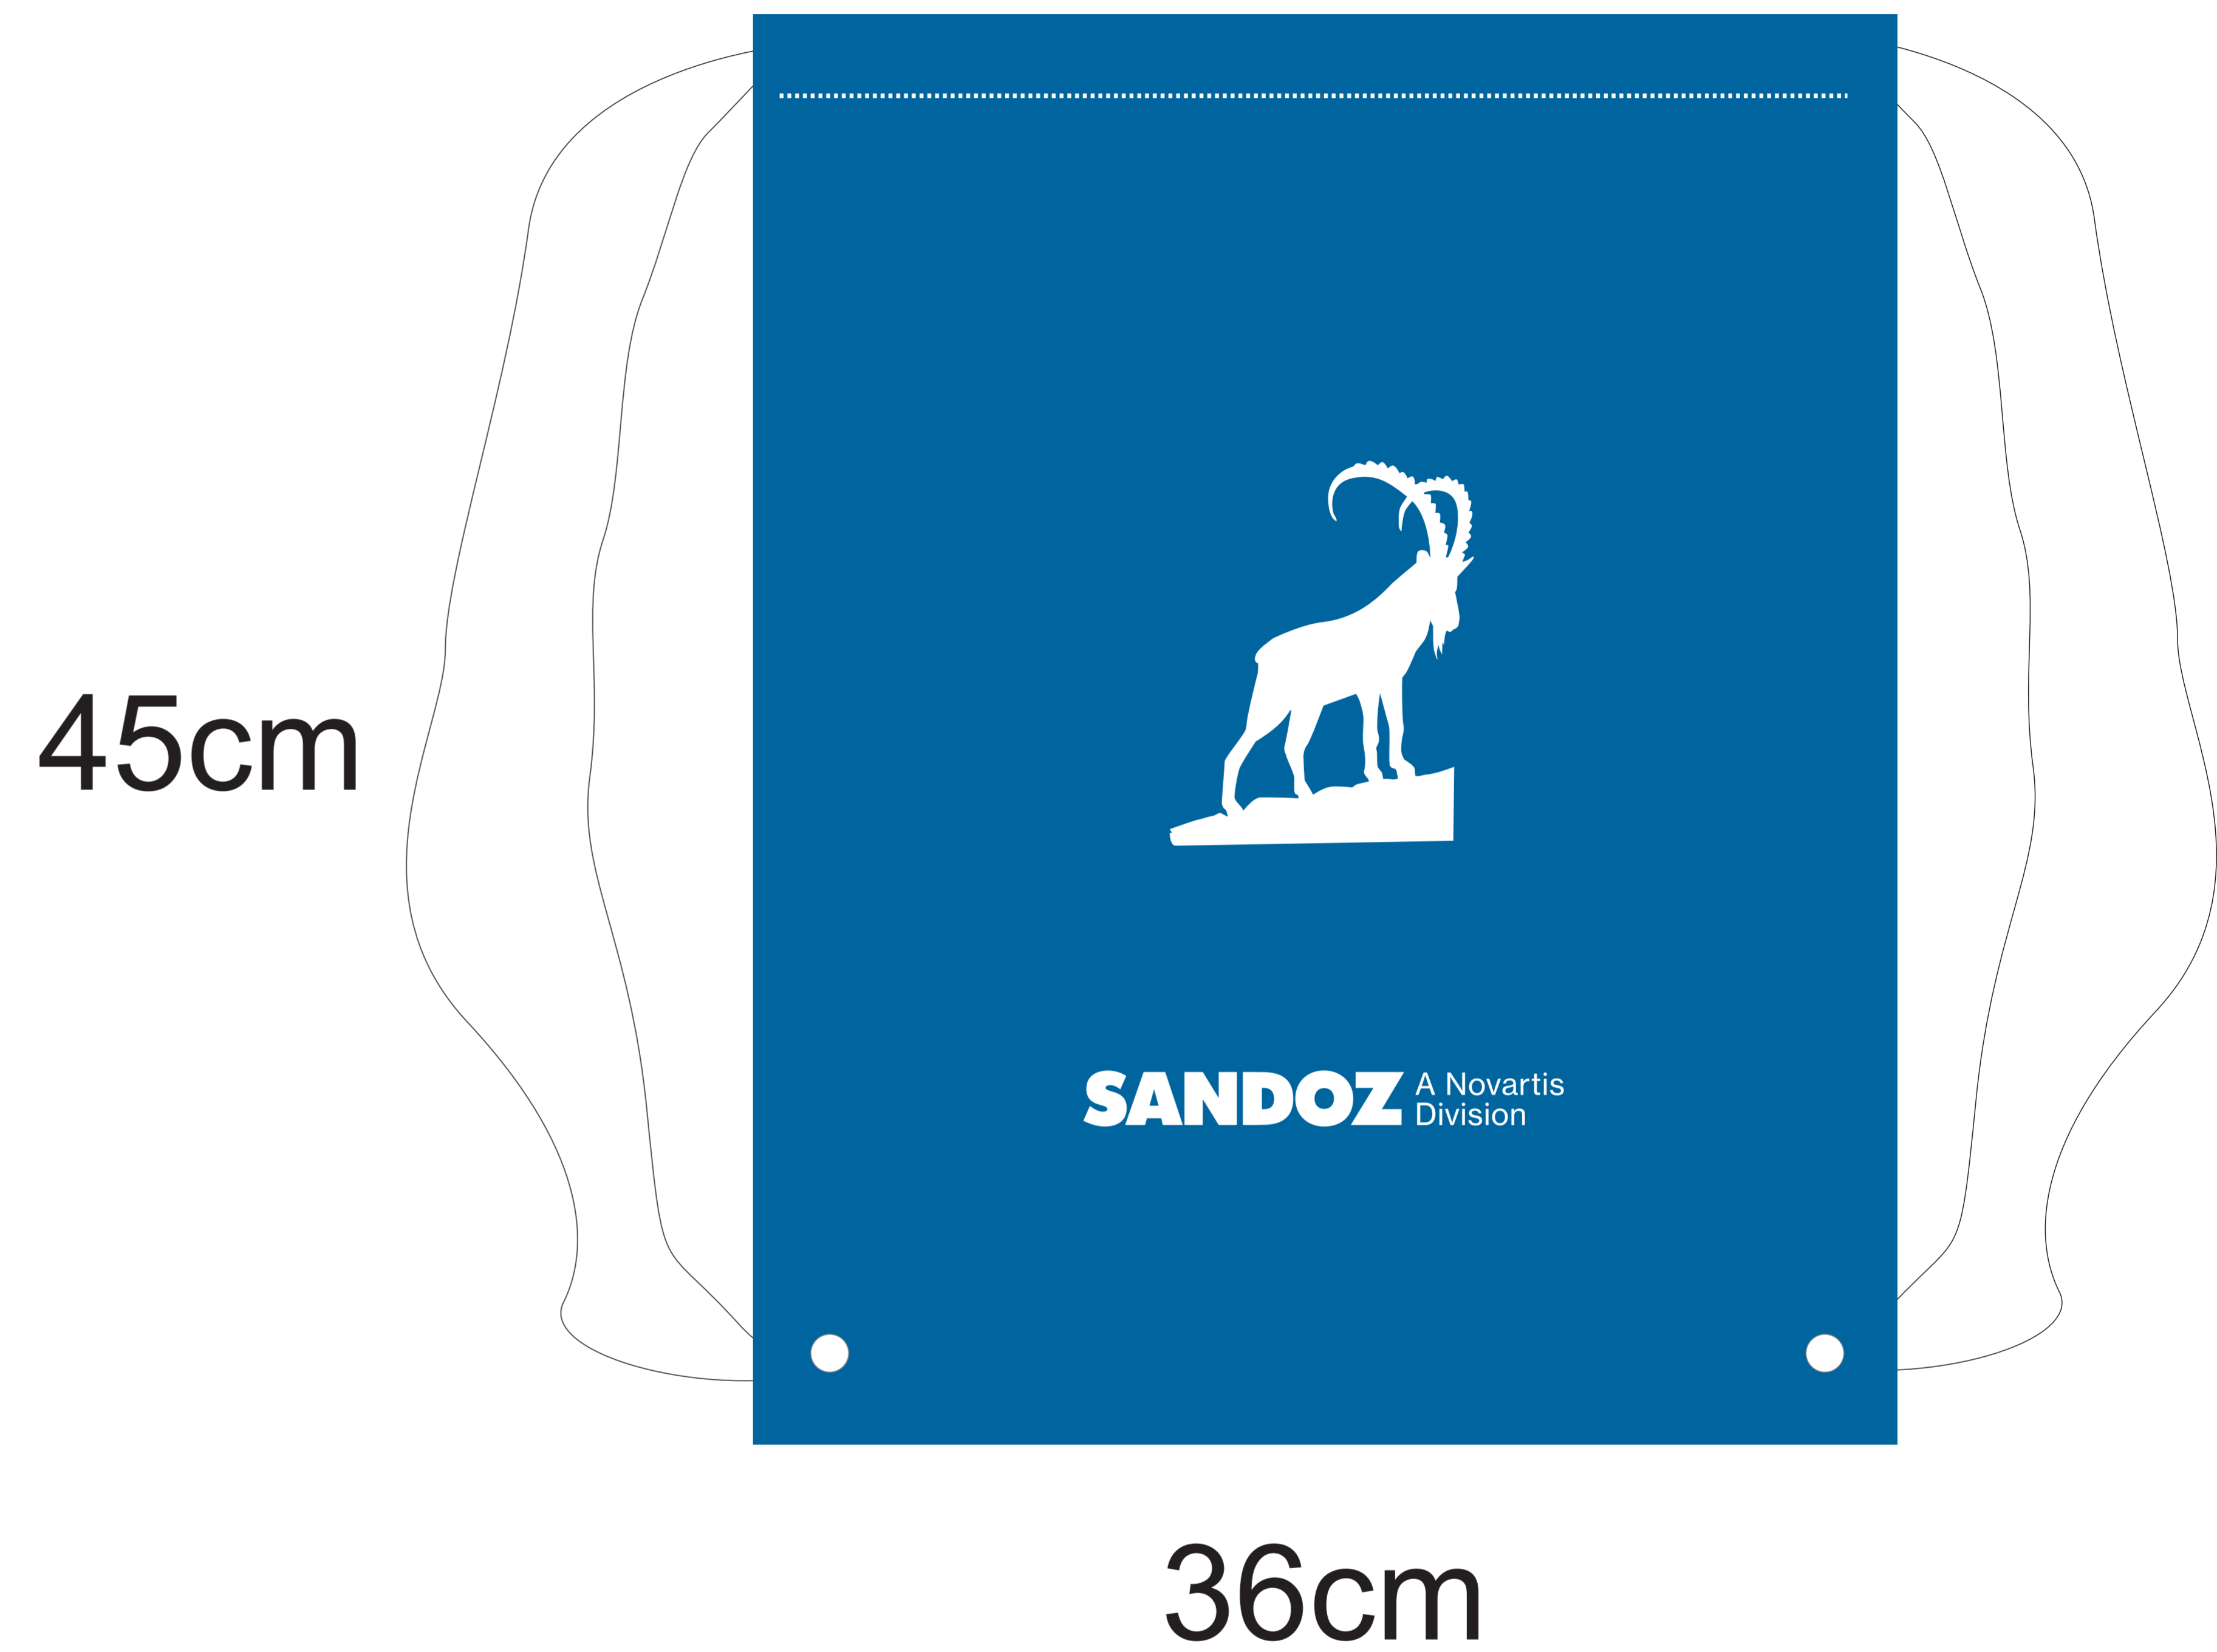

FRONT

BACK

Size: 36x45cm

190T polyester

Silk Screen Both Sides