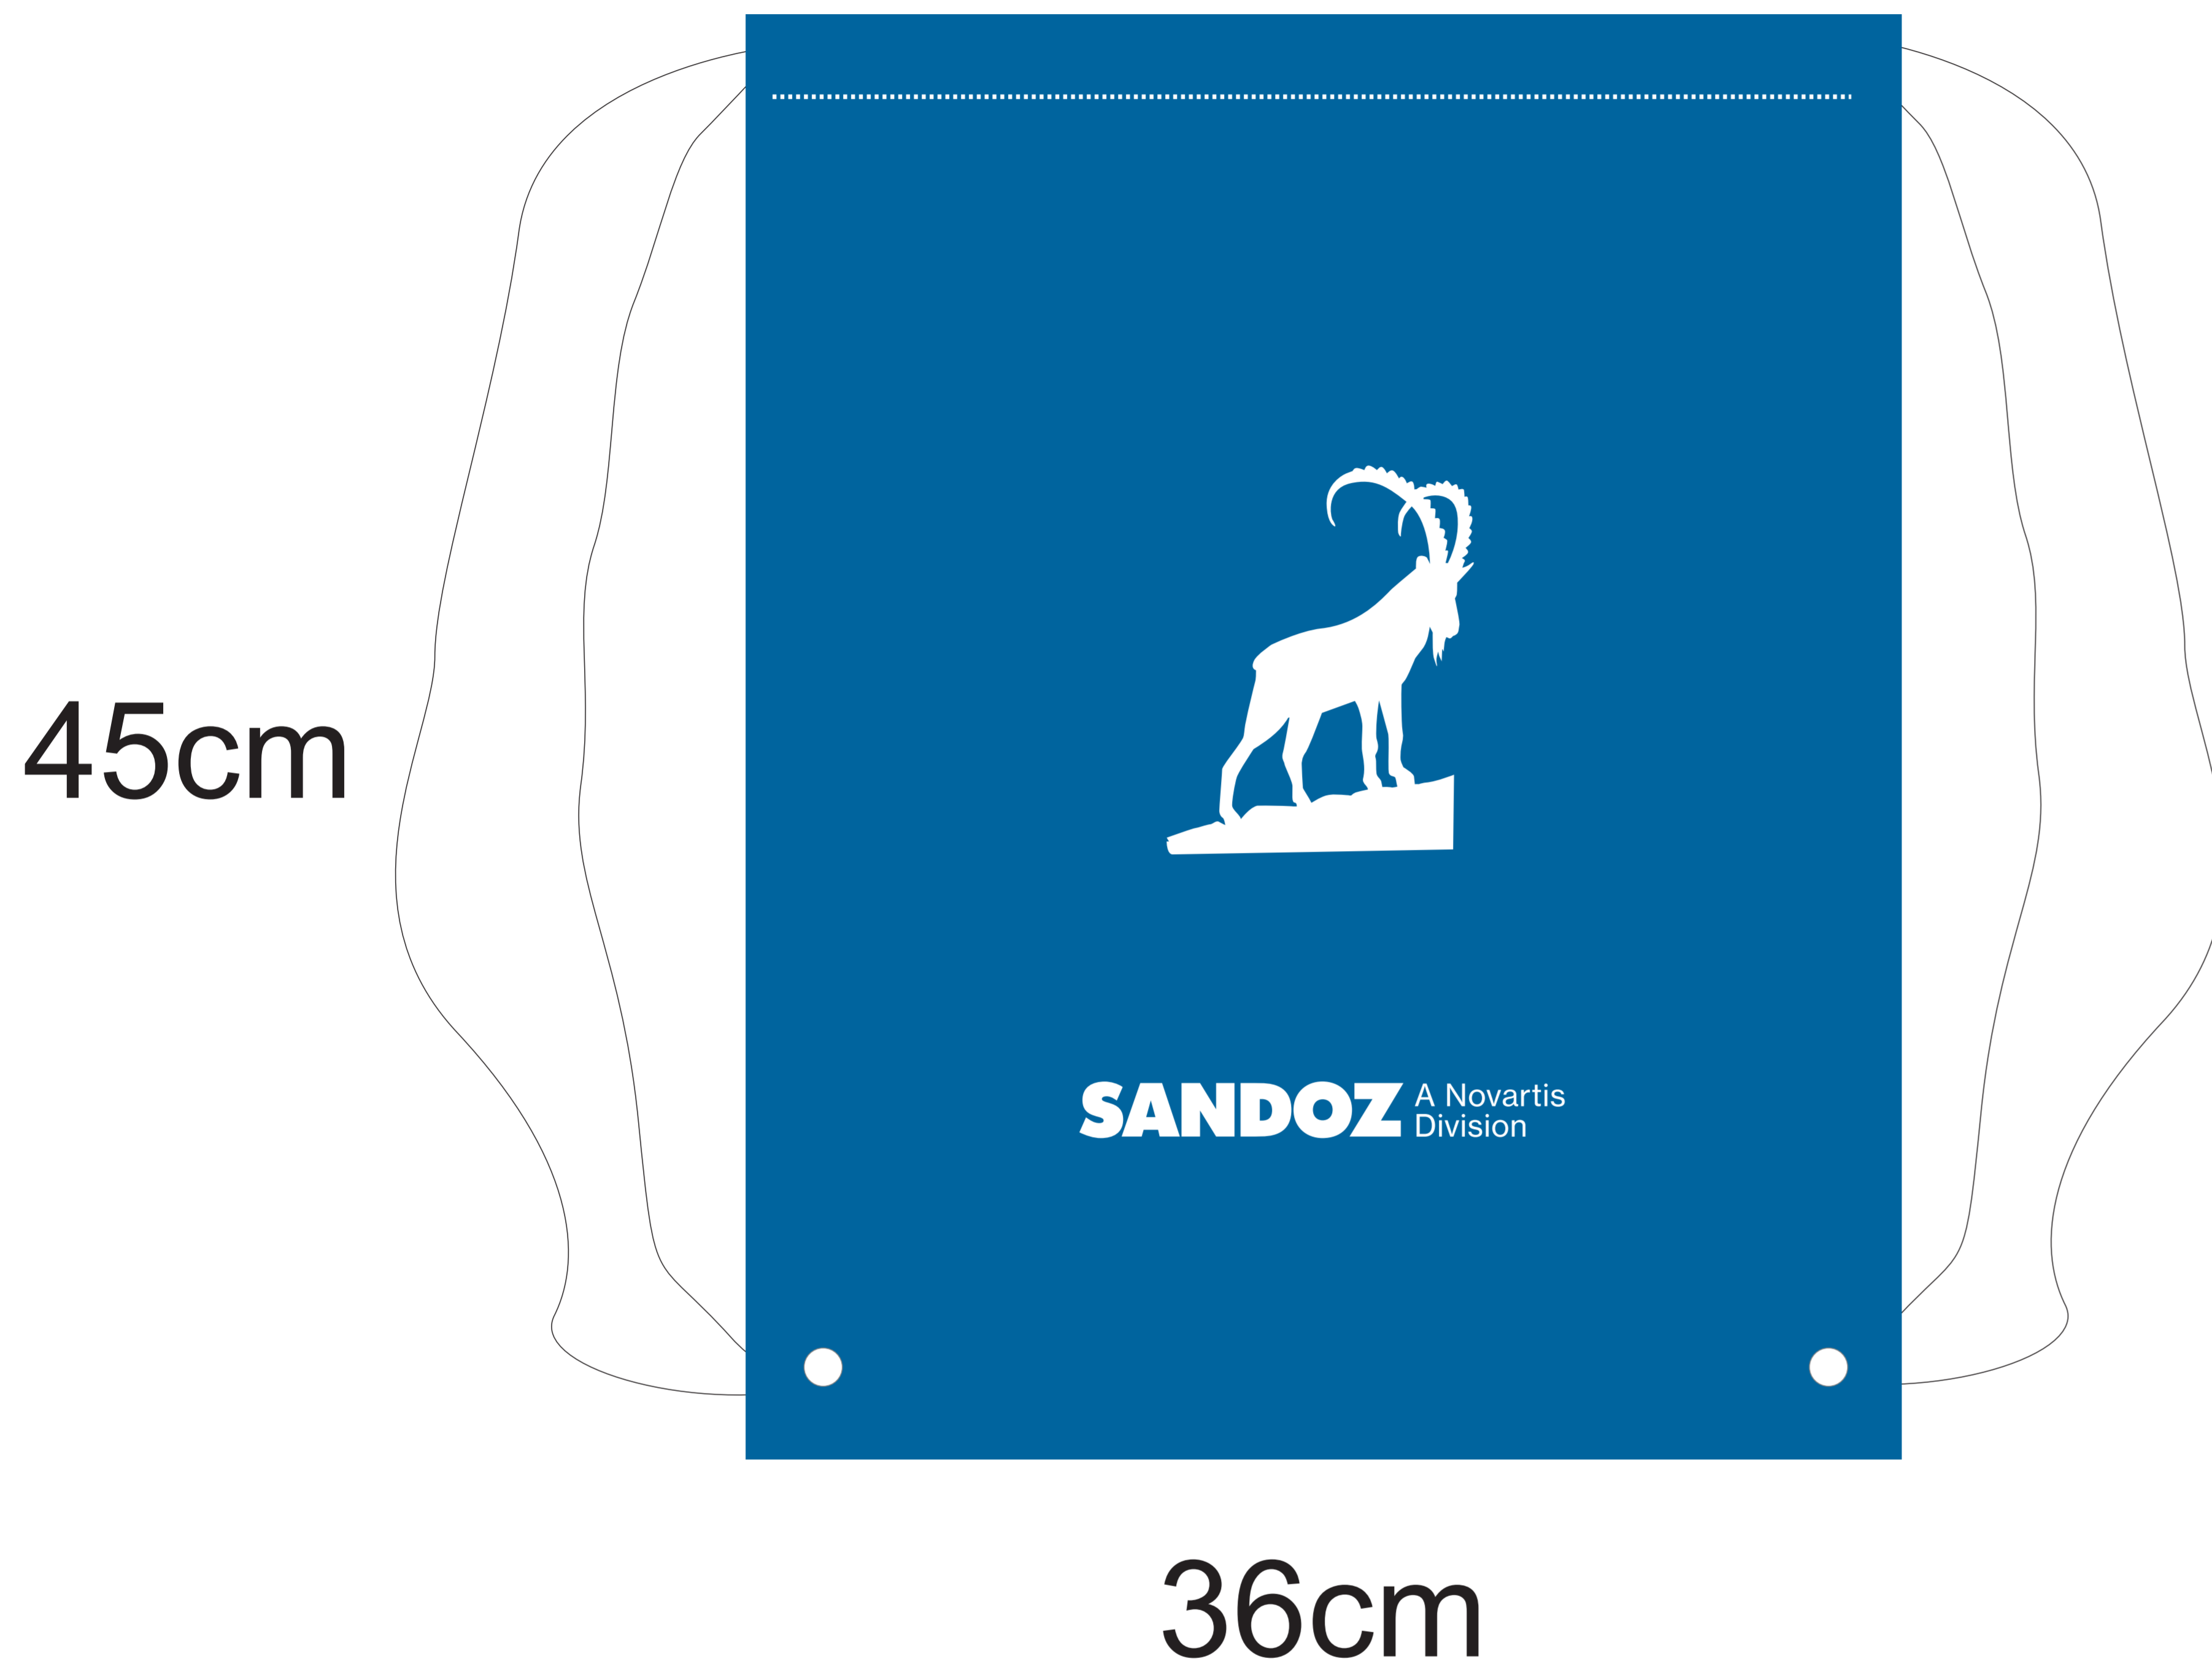

FRONT

BACK

Size: 36x45cm

190T polyester

Silk Screen Both Sides